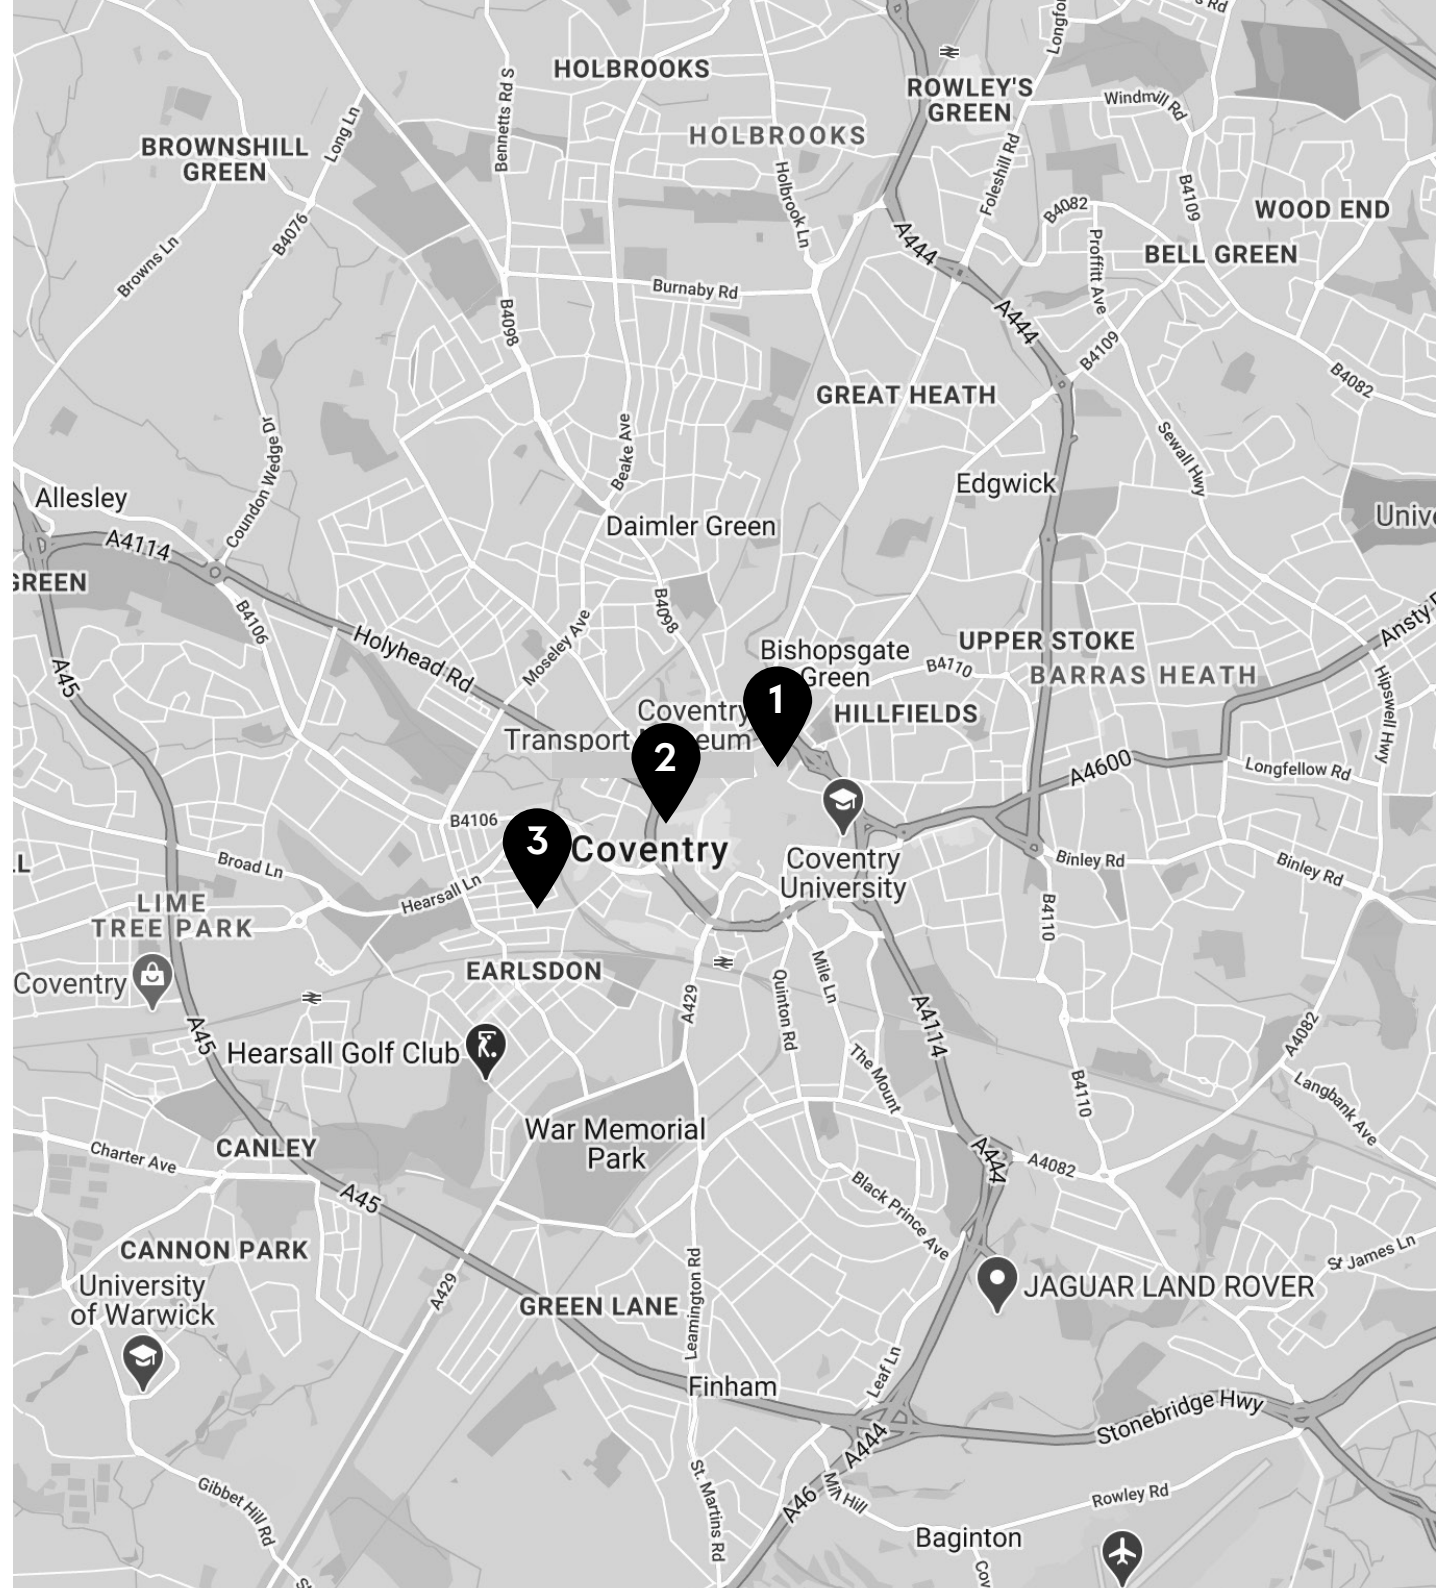

Coventry

Coventry is at the heart of a vibrant economic area, which is the location of choice for many of the world's leading companies including Jaguar LandRover, BMW, E.ON, London Electric Vehicle Company (former LTC) and IBM.

Coventry city screen locations

- 1 City Centre Transport Museum
- 2 Skydome Coventry
- 3 Butts Park Arena

Coventry City Transport Museum

Millenium Place, CV1 1JD

Delivering an audience of 160,000 per fortnight.

Located right at the heart of the city, both geographically and where homage is paid to what the city's proud roots are built upon, this stand out, full motion, Digital 48 Sheet advertising screen is unmissable to visitors to all city centre attractions, including Coventry's main retail, hospitality, entertainment and student zones.

These two new Digital 48 Sheets target high volume traffic travelling in both directions along the busy Butts Road, just one mile away from Coventry City Centre.

Dominating the landscape and reaching big audiences heading to and from the city centre, as well as to and from the city's famous inner ring road, these two new Digital 48 Sheets demand attention, enjoy long dwell times at peak traffic hours and provide a unique Digital Out of Home proposition in the city of Coventry.