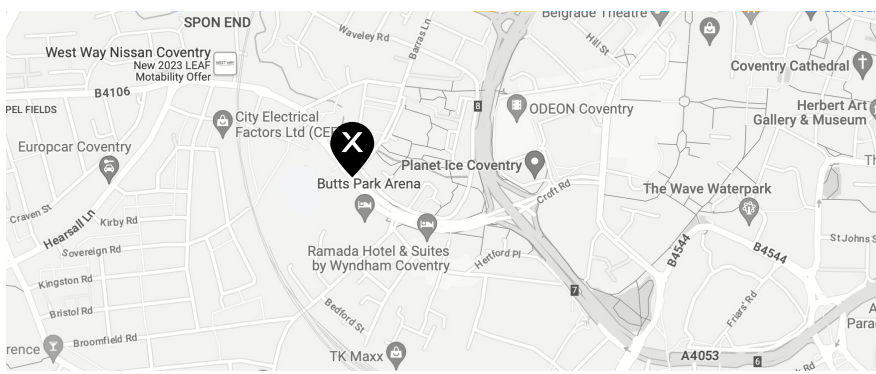

- **SCREEN SIZE:** 2 x Digital 48 Sheets
- **FORMAT:** Digital, Static
- **Immediately outside Butts Park Arena, the home of Coventry Rugby**