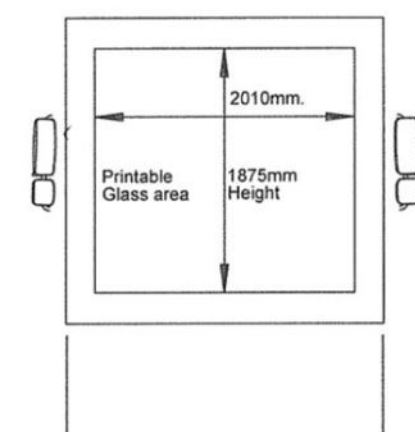

REAR VIEW

Don't settle for ordinary.

The Clear Idea Truck is available for hire or purchase.
hello@elonex.com • 0121 270 8550 • elonex.com

ELONEX™