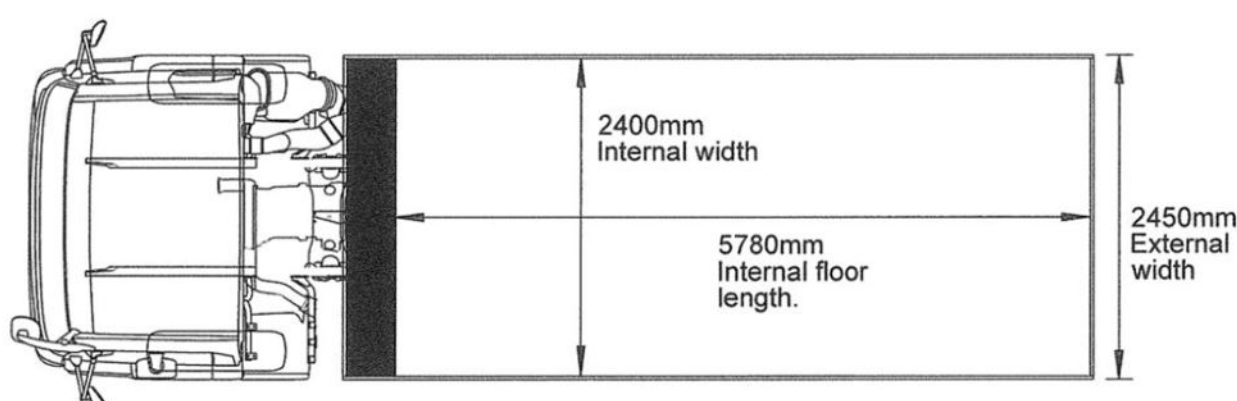

Don't settle for ordinary.

The Clear Idea Truck is available for hire or purchase.
hello@elonex.com • 0121 270 8550 • elonex.com

ELONEX™