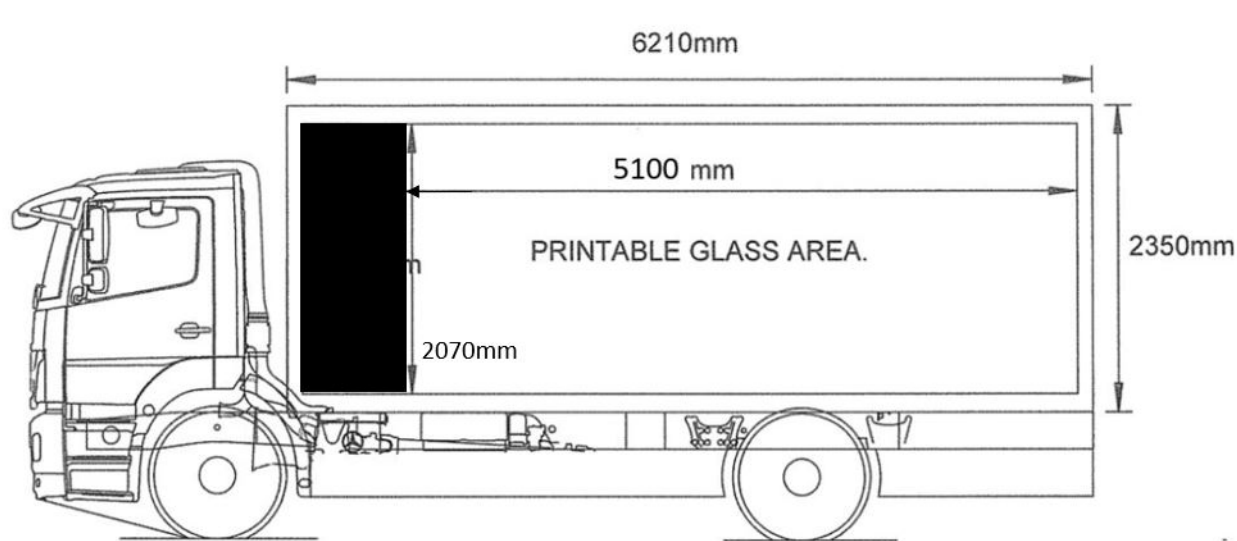

- 6m long x 2.5m wide
- Gull wing option
- Air conditioning
- Lighting
- Operational in 15 minutes

- On-board generator or mains power hook up
- Integrated steps and handrails
- Hydraulic tail-lift for easy loading of goods
- Attachable side platforms
- Attachable skirts to conceal the skirts