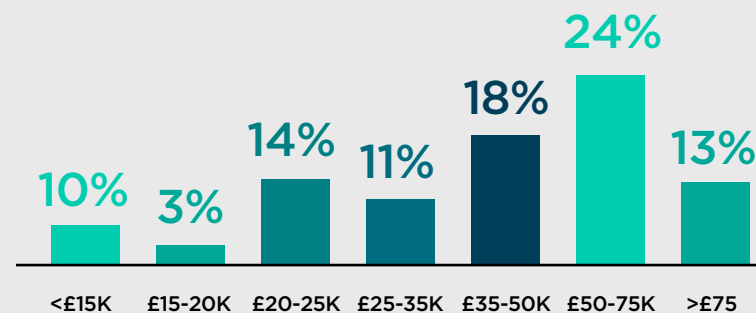

- 🏐 7 State-of-the-art panoramic courts, 4 in Shoreditch and 3 in Birmingham with more locations coming soon
- 🏐 Powerleague Birmingham features Full covered courts for all-weather play
- 🏐 Top-of-the-range equipment and racket rental

Powerleague audience

Powerleague targets a broad audience, with the male 18 - 44 target market at its core.

- ⚽ 155,000 players every week
- ⚽ 95% male audience
- ⚽ 58% have children in the household mostly school aged (5-15)
- ⚽ Occupation is likely to be professionals, skilled manual workers, or students.
- ⚽ With an income range typically £35K or above

Age Ranges:

Income Ranges:

Powerleague London

Reach **285,000** visitors
every month in London

26
D6 advertising
screens

15
sites across
London

- BARNET (x2 D6 screens)
Bobby Moore Way N10 1ST
- CROYDON (x2 D6 screens)
Hannibal Way CR0 4RW
- ENFIELD (x1 D6 screen)
Edmonton County School EN1 1HQ
- FAIRLOP (x2 D6 screens)
Ilford IG6 3HJ
- FINCHLEY (x2 D6 screens)
London N12 0QG
- MILL HILL (x2 D6 screens)
London NW7 2BB
- NEWHAM (x2 D6 screens)
Norwegian Playing Fields IG11 0AD
- NINE ELMS (x1 D6 screen)
London SW8 5EJ
- ROMFORD (x2 D6 screens)
King George Playing Fields RM7 7AY
- SHEPHERDS BUSH (x2 D6 screens)
41 South Africa Road W12 7RW
- SLOUGH (x2 D6 screens)
Eaton School SL1 2PU
- SUNBURY (x2 D6 screens)
Nallhead Road TW13 6SS
- TOTTENHAM (x2 D6 screens)
Willoughby Lane N17 0SL
- VAUXHALL (x1 D6 screen)
Kennington SE11 6HU
- WATFORD (x1 D6 screen)
Queens School WD23 2TY