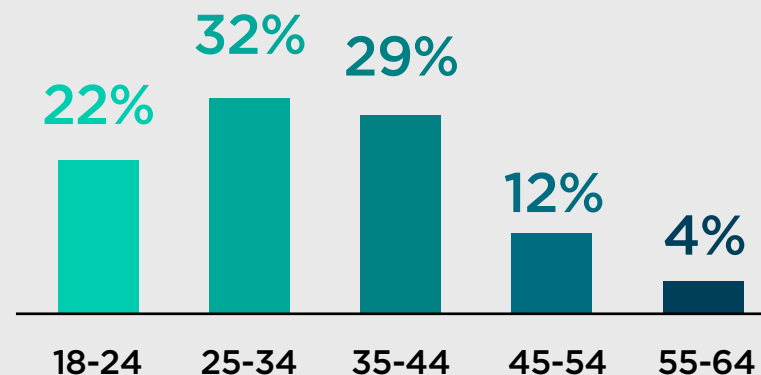

Powerleague audience

Powerleague targets a broad audience, with the male 18 - 44 target market at its core.

- ⚽ 155,000 players every week
- ⚽ 95% male audience
- ⚽ 58% have children in the household mostly school aged (5-15)
- ⚽ Occupation is likely to be professionals, skilled manual workers, or students.
- ⚽ With an income range typically £35K or above

Age Ranges: